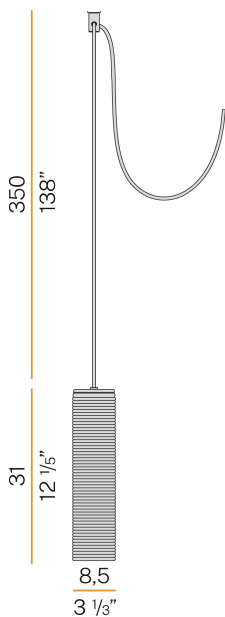

PANZERI

Clio

220-240V AC

M09452.000.0200

black/crystal diffuser

Data sheet

CODE	M09452.000.0200
SYSTEM POWER CONSUMPTION	max 57W
LIGHT SOURCE	LED retrofit / halogen
LIGHT SOURCE KIT	* included
COMPATIBLE SOURCES	LED retrofit bulb 8W E27 2700K Ra80 1050lm (no dimming) * / max 57W E27
COLOUR TEMPERATURE	2700K Ra>80
LIGHT DISTRIBUTION	diffused
POWER SUPPLY	220-240V AC
FREQUENCY	50/60Hz
NOMINAL LUMINOUS FLUX	1050lm
WEIGHT	1,15 Kg
PROTECTION DEGREE	IP20
COLOUR TOLLERANCES	SDCM <6
PACKING DIMENSIONS (CM)	0,0 x 0,0 x 0,0

Multiple suspension lighting fixture for interiors, with direct and indirect light emission. Structure in pressed rough aluminium and pickled sheet metal in polyacrylic paint. Diffuser in blown glass with white, crystal, steel, amber, bronze, tobacco or green ribbing finish.

Pickled sheet metal closing disk in black or mat brass polyacrylic paint. 3,5m (137,8") long suspension and power cable in PVC with black fabric covering. Provided without power canopy, complete with polycarbonate hook.

Technical drawing